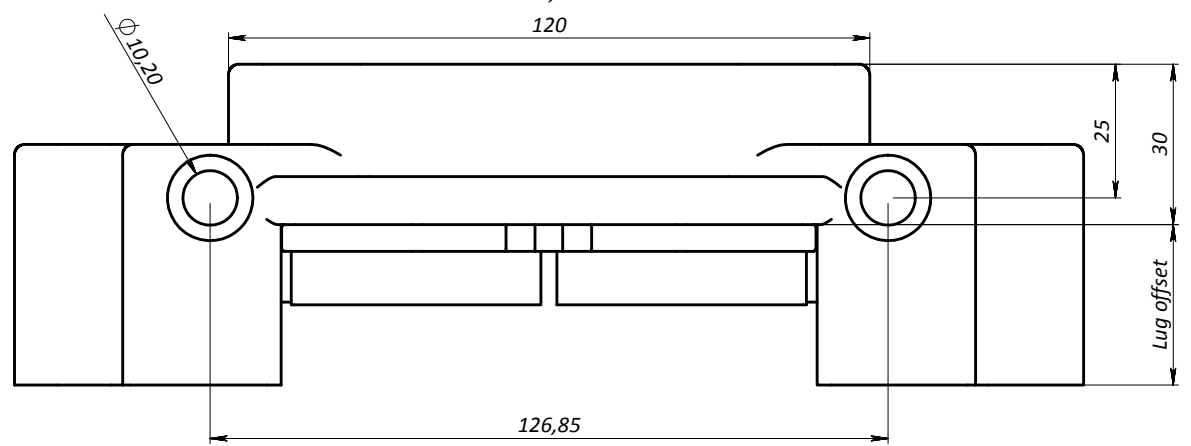

Disc  $\phi$  (Min/Max)

Min. inside Wheel  $\phi$

Pad Code: SP0153

**TAR•OX**

All the information reported herein is for convenience only.  
All specifications including dimensions may change without notice.

TAR-OX BRAKE CALIPER

Model: B27-R