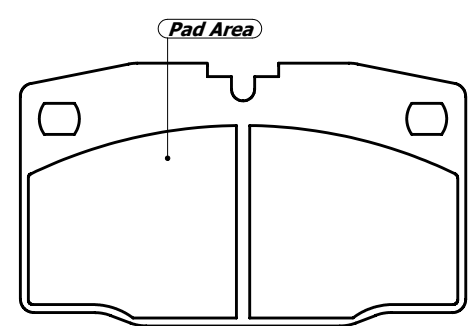

Disc  $\phi$  (Min/Max)

Min. inside Wheel  $\phi$

Pad Code: SP0153

**TAR•OX**

All the information reported herein is for convenience only.  
All specifications including dimensions may change without notice.

TAR-OX BRAKE CALIPER

Model: B27-R