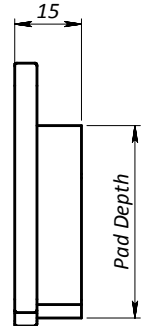

Disc  $\phi$  (Min/Max)

Min. inside Wheel  $\phi$

Pad Code: SP0153

**TAR•OX**

All the information reported herein is for convenience only.  
All specifications including dimensions may change without notice.

TAR-OX BRAKE CALIPER

Model: B27-R